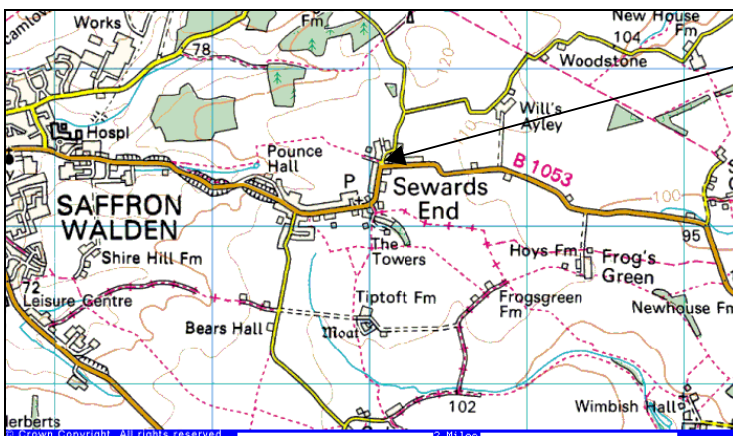

Redgates Agility Club

Our Training Venue

Our training venue is located in the village of Swards End, which is on the B 1053 between Saffron Walden and Radwinter.

The venue is on the village Caravan Site which is in Redgates Lane. The entrance is on the left hand side about 20 yards from the junction of Redgates Lane and the B1053. This junction is directly opposite the Village Hall.

Please Respect the 5mph Speed Limit
along the track from Redgates Lane to our field