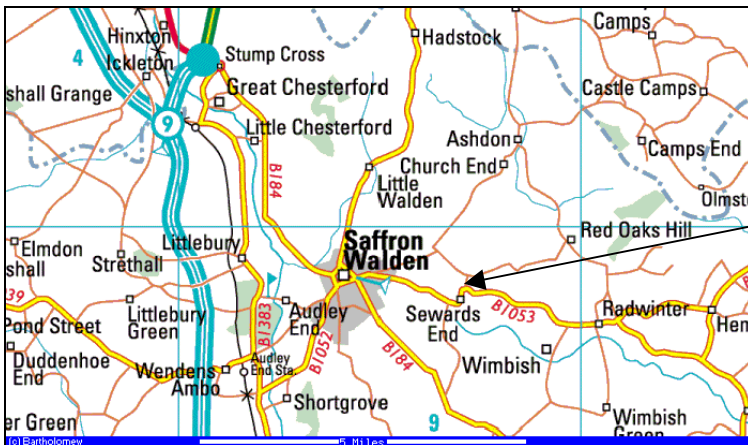

Redgates Agility Club

Our Training Venue

Our training venue is located in the village of Swards End, which is on the B 1053 between Saffron Walden and Radwinter.

The venue is on the village Caravan Site which is in Redgates Lane. The entrance is on the left hand side about 20 yards from the junction of Redgates Lane and the B1053. This junction is directly opposite the Village Hall.

Please Respect the 5mph Speed Limit
along the track from Redgates Lane to our field