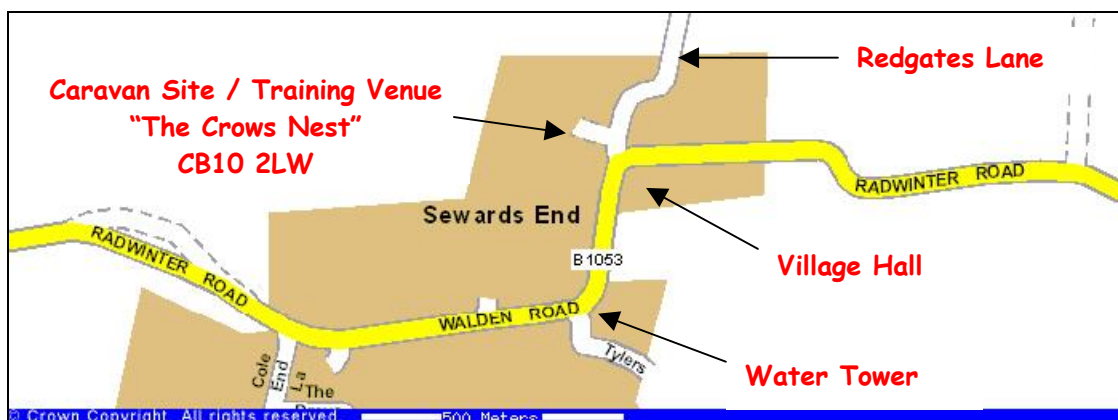

Redgates Agility Club

Our Training Venue

Our training venue is located in the village of Swards End, which is on the B 1053 between Saffron Walden and Radwinter.

The venue is on the village Caravan Site which is in Redgates Lane. The entrance is on the left hand side about 20 yards from the junction of Redgates Lane and the B1053. This junction is directly opposite the Village Hall.

Please Respect the 5mph Speed Limit
along the track from Redgates Lane to our field